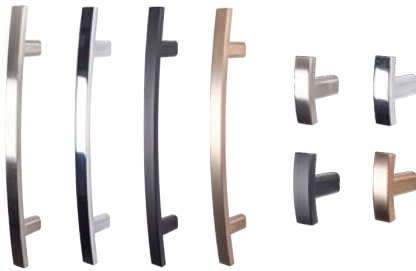

Shaker Fusion Storm

FUSION: Slab drawer fronts in combination with 5-piece door fronts.

DOOR STYLES AND COLORS

Snow Gloss Slab

SLAB: A clean, modern look available in 11 colors and a primed-for-paint option.

Graphite Slide

SLIDE: An enhanced shaker style available in 4 colors.

HANDLES, PULLS & KNOBS

Bar Pull

Satin Nickel & Matte Black
 4-1/2", 6"; 2" T-Knob;
 1-1/4" Round Knob

Artisan

Satin Nickel, Chrome,
 Matte Black, Rose Gold
 4-3/4", 6-1/16"; 1-7/32" Knob

Cottage

Satin Nickel, Chrome,
 Matte Black, Rose Gold
 4-1/2", 5-7/8"; 1-7/32" Knob

Arch

Satin Nickel, Chrome,
 Matte Black, Rose Gold
 6", 7-1/8"; 1-7/16" Knob

Loft

Satin Nickel, Chrome,
 Matte Black, Rose Gold
 4-5/8", 5-7/8"; 15/16" Knob

Square

Satin Nickel, Chrome,
 Matte Black, Rose Gold
 4-1/4", 5-7/16"; 15/16" Knob

CALL YOUR REP TODAY
 TO FIND OUT MORE!