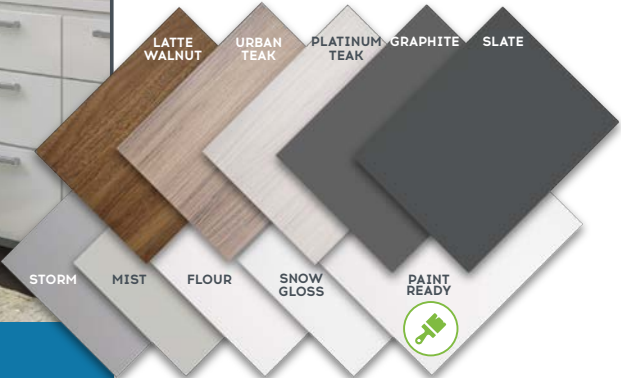

# DOOR STYLES AND COLORS

Flour Shaker

**SHAKER:** Our classic Shaker door available in 8 colors and a primed-for-paint option.

Shaker Fusion Storm

**FUSION:** Slab drawer fronts in combination with 5-piece door fronts.

# DOOR STYLES AND COLORS

Snow Gloss Slab

**SLAB:** A clean, modern look available in 9 colors and a primed-for-paint option.

Graphite Slide

**SLIDE:** An enhanced shaker style available in 4 colors.