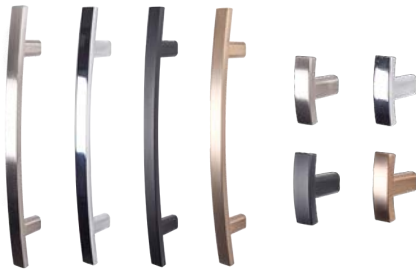

# DOOR STYLES AND COLORS

Snow Gloss Slab

**SLAB:** A clean, modern look available in 9 colors and a primed-for-paint option.

Graphite Slide

**SLIDE:** An enhanced shaker style available in 4 colors.

# HANDLES, PULLS & KNOBS

**Bar Pull**

Satin Nickel & Matte Black  
4-1/2", 6"; 2" T-Knob;  
1-1/4" Round Knob

**Artisan**

Satin Nickel, Chrome,  
Matte Black, Rose Gold  
4-3/4", 6-1/16"; 1-7/32" Knob

**Cottage**

Satin Nickel, Chrome,  
Matte Black, Rose Gold  
4-1/2", 5-7/8"; 1-7/32" Knob

**Arch**

Satin Nickel, Chrome,  
Matte Black, Rose Gold  
6", 7-1/8"; 1-7/16" Knob

**Loft**

Satin Nickel, Chrome,  
Matte Black, Rose Gold  
4-5/8", 5-7/8"; 15/16" Knob

**Square**

Satin Nickel, Chrome,  
Matte Black, Rose Gold  
4-1/4", 5-7/16"; 15/16" Knob

CALL YOUR REP TODAY  
TO FIND OUT MORE!